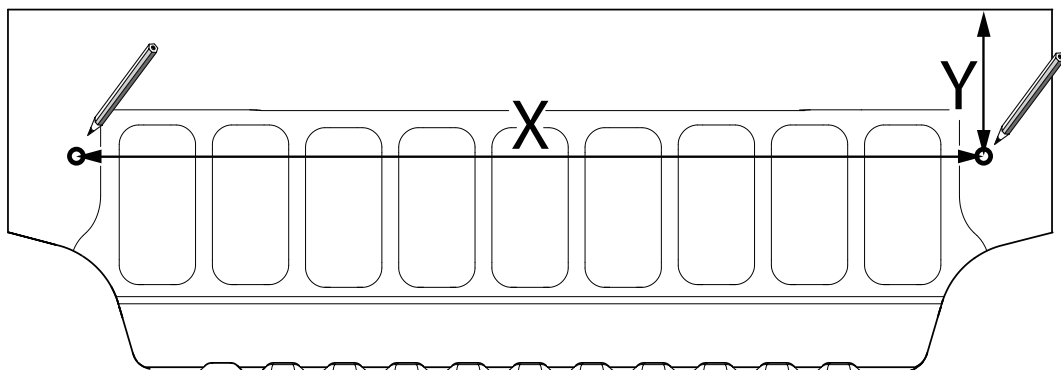

Mountain Top Roll with Tailgate hook
Installation Instructions

	Plain bed	
	X	Y
TOYOTA	1421	180
ISUZU	1456	190
FORD	1460	208