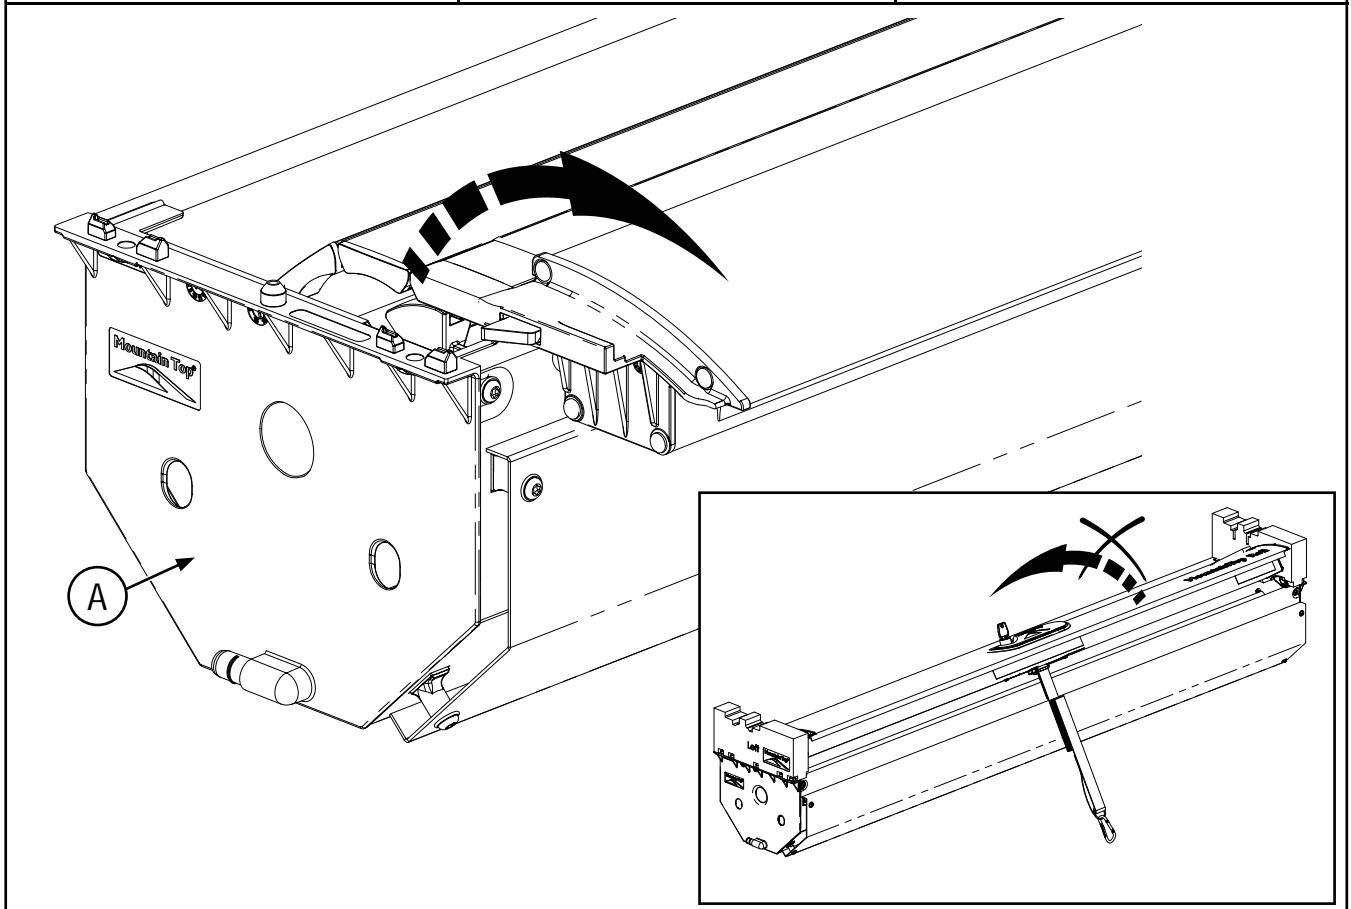

Weight: 31 / 36 kg.

Installation Time: 1 hr.

Video Installation intruction

<http://youtu.be/2yM2hbplCdg>

Mountain Top Roll with Tailgate hook
Installation Instructions

 <p>A</p> <p>x 1</p>	 <p>B</p> <p>x 1</p>					
 <p>C</p> <p>x 1</p>	 <p>D</p> <p>x 1</p>					
 <p>E</p> <p>x 1</p>						
 <p>Kit</p>	 <p>Q</p> <p>x 6</p>	 <p>R</p> <p>x 6</p>	 <p>S</p> <p>x 6</p>	 <p>P</p> <p>x 12</p>	 <p>V</p> <p>x 6</p>	 <p>T</p> <p>Ø6</p> <p>x 6</p>
 <p>Installation Manual</p> <p>x 1</p>	 <p>U</p> <p>x 6</p>	 <p>I</p> <p>M6x12</p> <p>x 4</p>	 <p>M</p> <p>x 6</p>	 <p>L</p> <p>M5x6</p> <p>x 6</p>	 <p>K</p> <p>x 6</p>	 <p>H</p> <p>x 2</p>
 <p>TUV</p> <p>x 1</p>	 <p>G</p> <p>x 2</p>	 <p>J</p> <p>x 2</p>	 <p>N</p> <p>x 2</p>	 <p>O</p> <p>x 1</p>	 <p>V</p> <p>x 1</p>	 <p>W</p> <p>x 2</p>

Mountain Top Roll with Tailgate hook
Installation Instructions

Mountain Top Roll with Tailgate hook
Installation Instructions

	Plain bed	
	X	Y
TOYOTA	1421	180
ISUZU	1456	190
FORD	1460	208

Mountain Top Roll with Tailgate hook
Installation Instructions

Mountain Top Roll with Tailgate hook
Installation Instructions

Mountain Top Roll with Tailgate hook
Installation Instructions

Mountain Top Roll with Tailgate hook
Installation Instructions

 T30 4,8 +/-1Nm