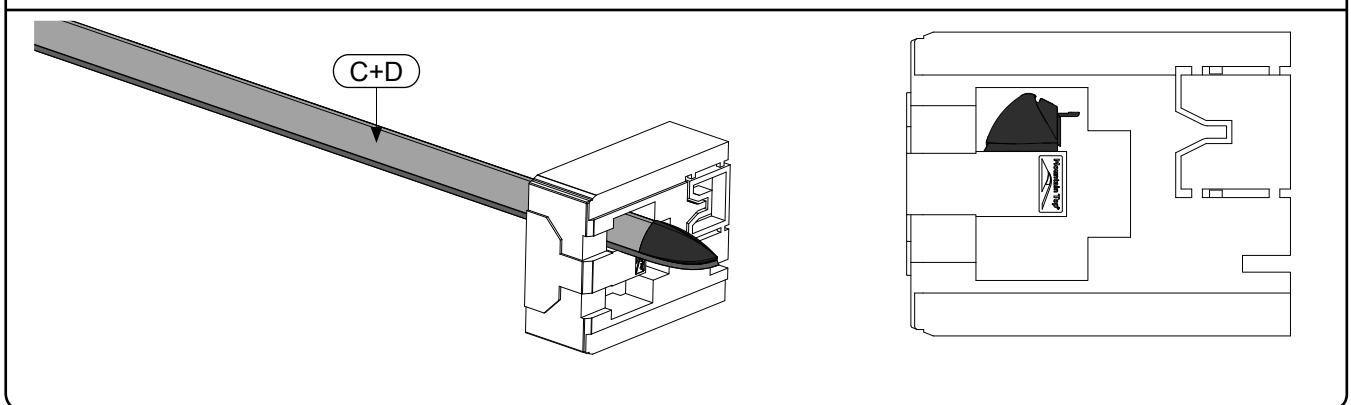

Weight: 31 / 36 kg.

Installation Time: 1 hr.

Video Installation intruction

<http://youtu.be/2yM2hbplCdg>

Mountain Top Roll with Tailgate hook
Installation Instructions

 <p>A</p> <p>x 1</p>	 <p>B</p> <p>x 1</p>					
 <p>C</p> <p>x 1</p>	 <p>D</p> <p>x 1</p>					
 <p>E</p> <p>x 1</p>						
 <p>Kit</p>	 <p>Q</p> <p>x 6</p>	 <p>R</p> <p>x 6</p>	 <p>S</p> <p>x 6</p>	 <p>P</p> <p>x 12</p>	 <p>V</p> <p>x 6</p>	 <p>T</p> <p>Ø6</p> <p>x 6</p>
 <p>Installation Manual</p> <p>x 1</p>	 <p>U</p> <p>x 6</p>	 <p>I</p> <p>M6x12</p> <p>x 4</p>	 <p>M</p> <p>x 6</p>	 <p>L</p> <p>M5x6</p> <p>x 6</p>	 <p>K</p> <p>x 6</p>	 <p>H</p> <p>x 2</p>
 <p>TUV</p> <p>x 1</p>	 <p>G</p> <p>x 2</p>	 <p>J</p> <p>x 2</p>	 <p>N</p> <p>x 2</p>	 <p>O</p> <p>x 1</p>	 <p>V</p> <p>x 1</p>	 <p>W</p> <p>x 2</p>

Mountain Top Roll with Tailgate hook
Installation Instructions

Mountain Top Roll with Tailgate hook
Installation Instructions

	Plain bed	
	X	Y
TOYOTA	1421	180
ISUZU	1456	190
FORD	1460	208

Mountain Top Roll with Tailgate hook
Installation Instructions

Mountain Top Roll with Tailgate hook
Installation Instructions

Mountain Top Roll with Tailgate hook
Installation Instructions

Mountain Top Roll with Tailgate hook
Installation Instructions

 T30 4,8 +/-1Nm