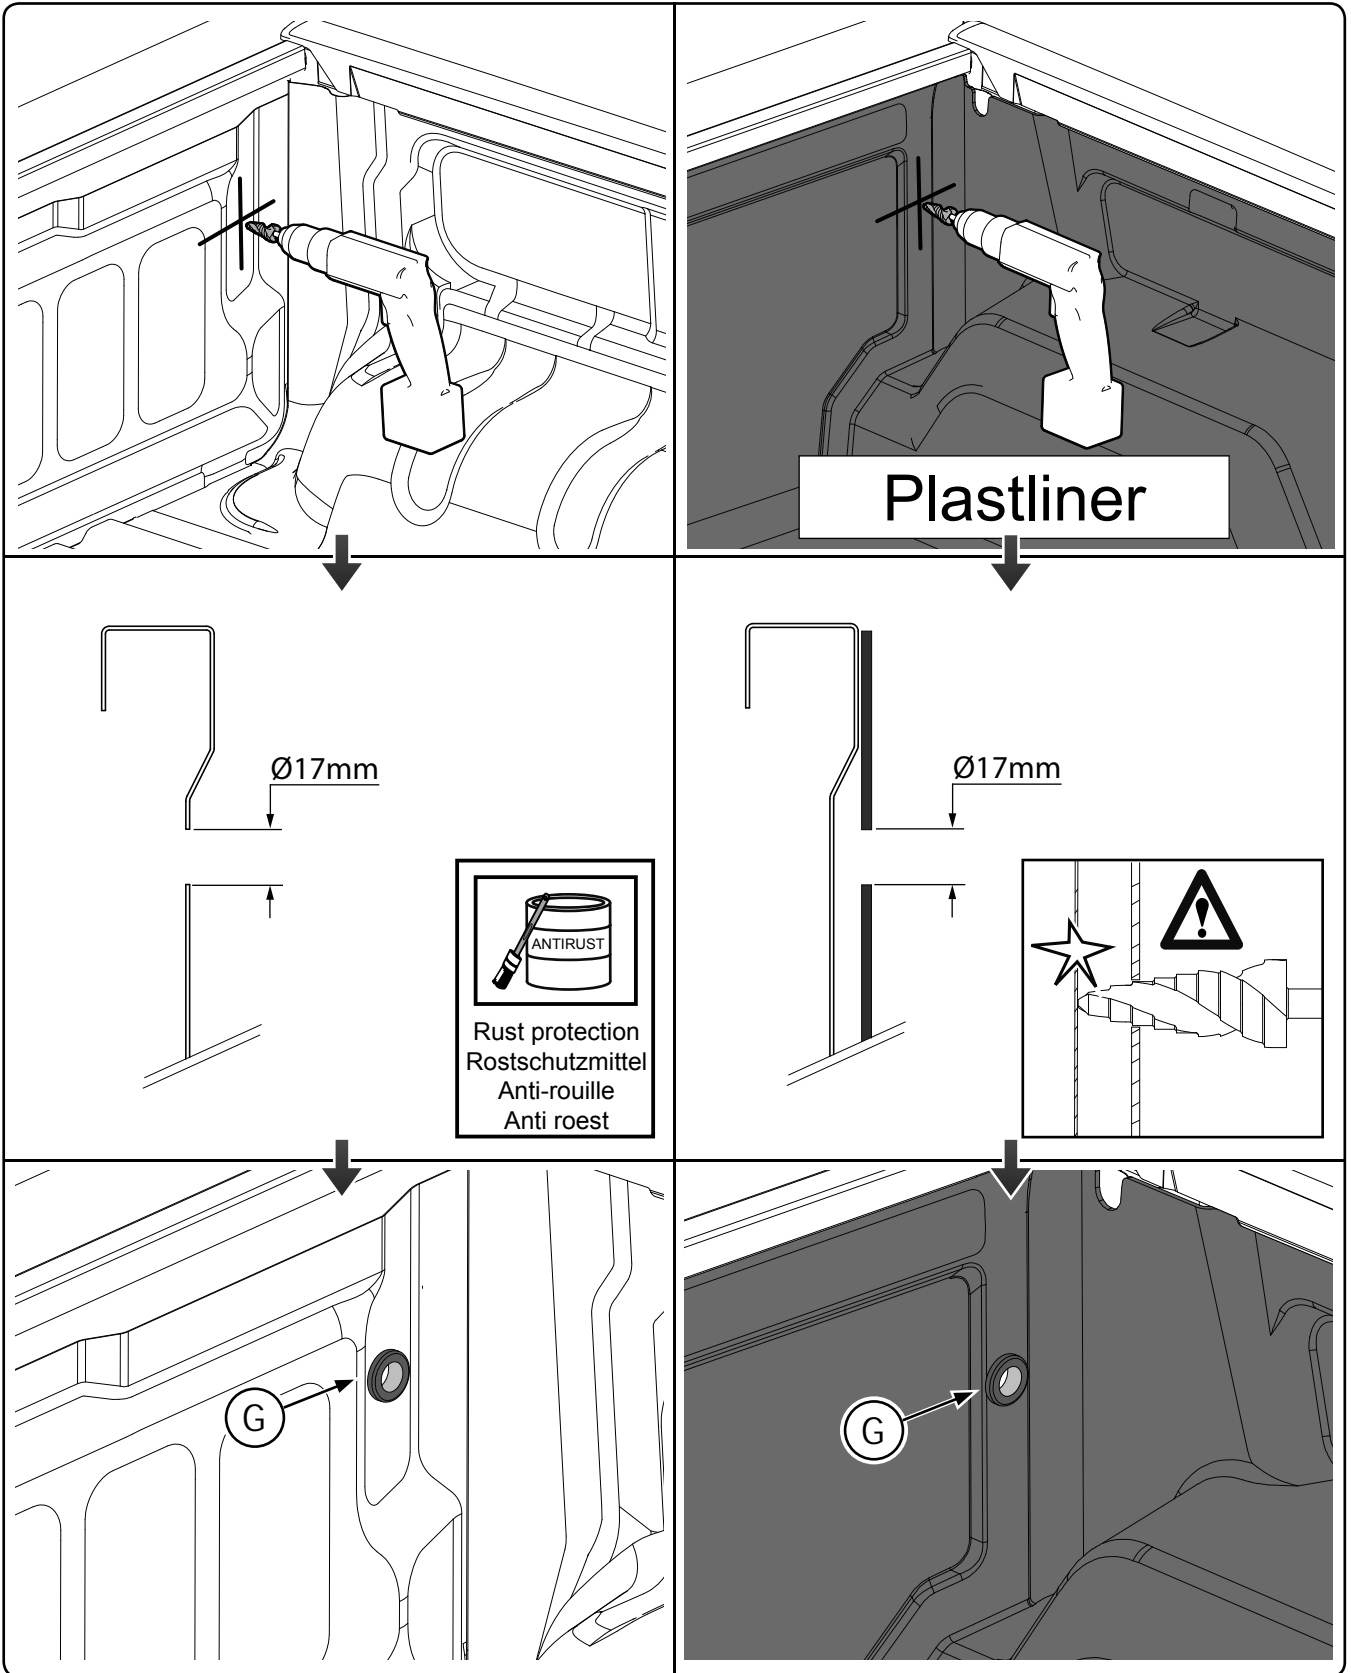

Weight: 31 / 36 kg.

Installation Time: 1 hr.

Video Installation intruction

<http://youtu.be/2yM2hbplCdg>

Mountain Top Roll with Tailgate hook
Installation Instructions

 <p>A</p> <p>x 1</p>	 <p>B</p> <p>x 1</p>					
 <p>C</p> <p>x 1</p>	 <p>D</p> <p>x 1</p>					
 <p>E</p> <p>x 1</p>						
 <p>Kit</p>	 <p>Q</p> <p>x 6</p>	 <p>R</p> <p>x 6</p>	 <p>S</p> <p>x 6</p>	 <p>P</p> <p>x 12</p>	 <p>V</p> <p>x 6</p>	 <p>T</p> <p>Ø6</p> <p>x 6</p>
 <p>Installation Manual</p> <p>x 1</p>	 <p>U</p> <p>x 6</p>	 <p>I</p> <p>M6x12</p> <p>x 4</p>	 <p>M</p> <p>x 6</p>	 <p>L</p> <p>M5x6</p> <p>x 6</p>	 <p>K</p> <p>x 6</p>	 <p>H</p> <p>x 2</p>
 <p>TUV</p> <p>x 1</p>	 <p>G</p> <p>x 2</p>	 <p>J</p> <p>x 2</p>	 <p>N</p> <p>x 2</p>	 <p>O</p> <p>x 1</p>	 <p>V</p> <p>x 1</p>	 <p>W</p> <p>x 2</p>

Mountain Top Roll with Tailgate hook
Installation Instructions

Mountain Top Roll with Tailgate hook
Installation Instructions

	Plain bed	
	X	Y
TOYOTA	1421	180
ISUZU	1456	190
FORD	1460	208

Mountain Top Roll with Tailgate hook
Installation Instructions

Mountain Top Roll with Tailgate hook
Installation Instructions

Mountain Top Roll with Tailgate hook
Installation Instructions

Mountain Top Roll with Tailgate hook
Installation Instructions

 T30 4,8 +/-1Nm