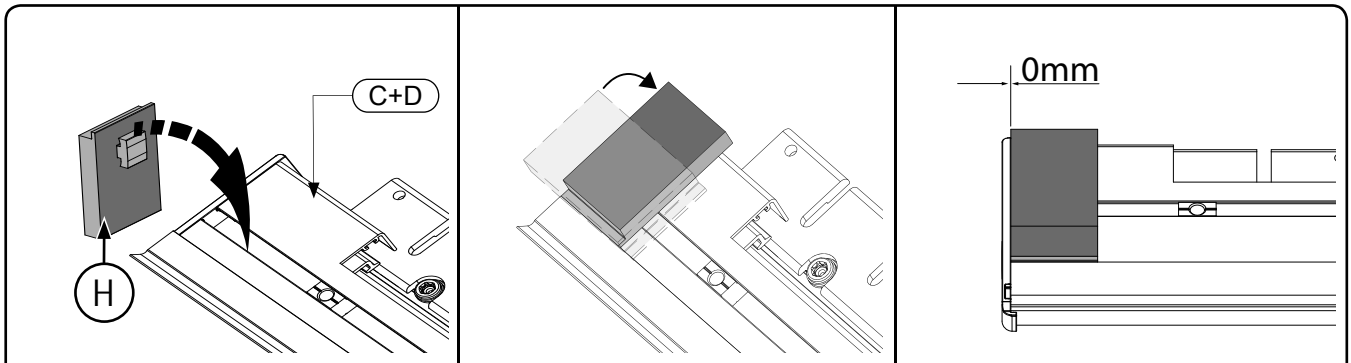

Mountain Top Roll with Tailgate hook
Installation Instructions