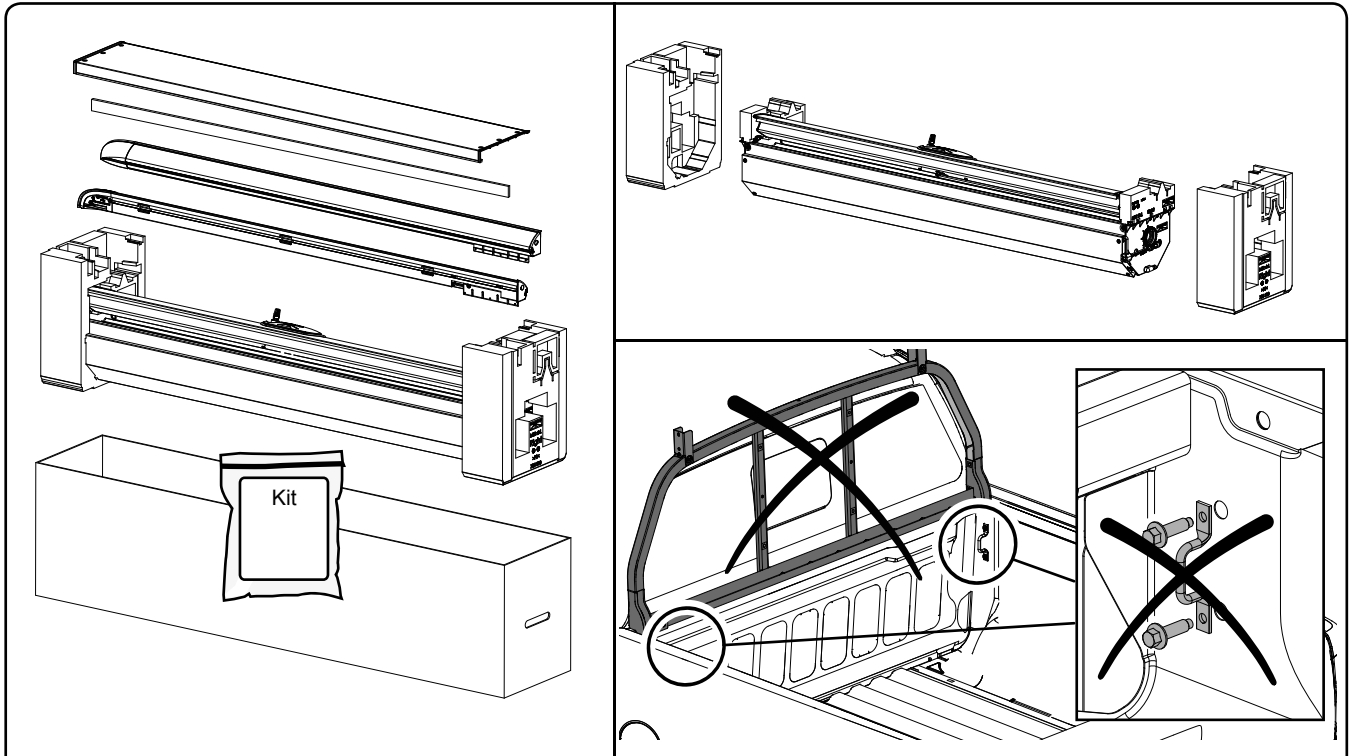

Weight: 31 / 36 kg.

Installation Time: 1 hr.

Video Installation intruction

<http://youtu.be/2yM2hbplCdg>

Mountain Top Roll with Tailgate hook
Installation Instructions

 <p>A</p> <p>x 1</p>	 <p>B</p> <p>x 1</p>					
 <p>C</p> <p>x 1</p>	 <p>D</p> <p>x 1</p>					
 <p>E</p> <p>x 1</p>						
 <p>Kit</p>	 <p>Q</p> <p>x 6</p>	 <p>R</p> <p>x 6</p>	 <p>S</p> <p>x 6</p>	 <p>P</p> <p>x 12</p>	 <p>V</p> <p>x 6</p>	 <p>T</p> <p>Ø6</p> <p>x 6</p>
 <p>Installation Manual</p> <p>x 1</p>	 <p>U</p> <p>x 6</p>	 <p>I</p> <p>M6x12</p> <p>x 4</p>	 <p>M</p> <p>x 6</p>	 <p>L</p> <p>M5x6</p> <p>x 6</p>	 <p>K</p> <p>x 6</p>	 <p>H</p> <p>x 2</p>
 <p>TUV</p> <p>x 1</p>	 <p>G</p> <p>x 2</p>	 <p>J</p> <p>x 2</p>	 <p>N</p> <p>x 2</p>	 <p>O</p> <p>x 1</p>	 <p>V</p> <p>x 1</p>	 <p>W</p> <p>x 2</p>

Mountain Top Roll with Tailgate hook
Installation Instructions

Mountain Top Roll with Tailgate hook
Installation Instructions

	Plain bed	
	X	Y
TOYOTA	1421	180
ISUZU	1456	190
FORD	1460	208

Mountain Top Roll with Tailgate hook
Installation Instructions