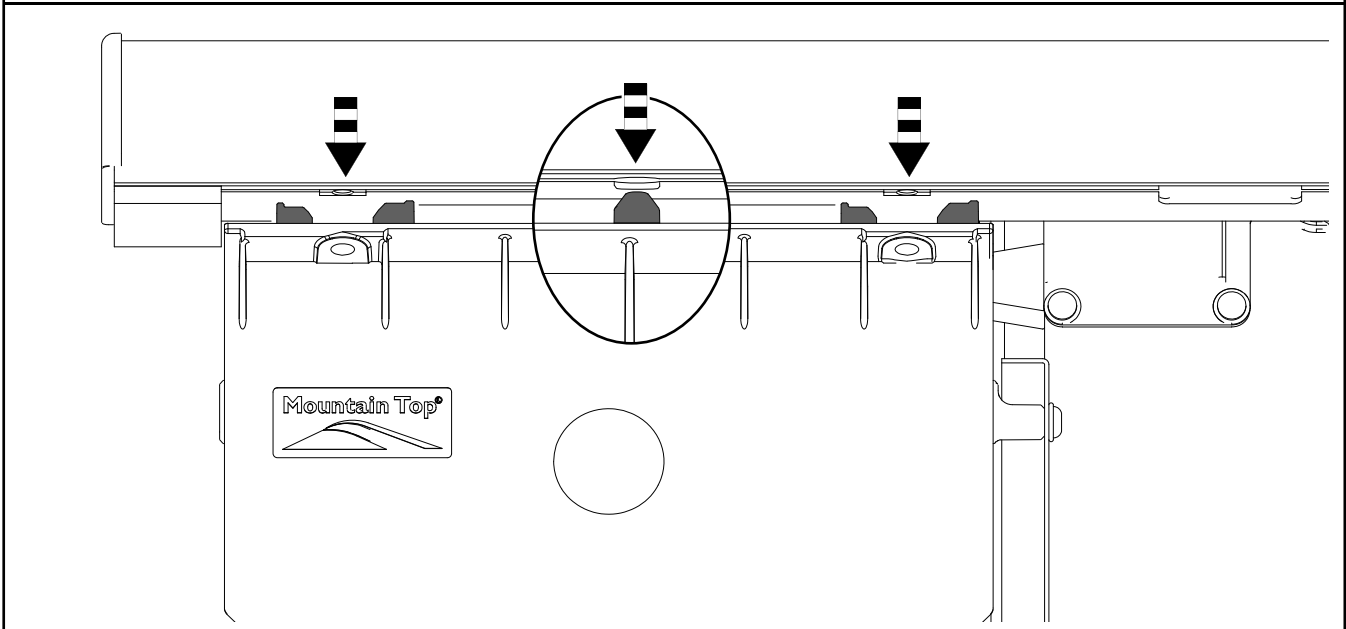

Mountain Top Roll with Tailgate hook
Installation Instructions

Mountain Top Roll with Tailgate hook
Installation Instructions

	Plain bed	
	X	Y
TOYOTA	1421	180
ISUZU	1456	190
FORD	1460	208

Mountain Top Roll with Tailgate hook
Installation Instructions

Mountain Top Roll with Tailgate hook
Installation Instructions

Mountain Top Roll with Tailgate hook
Installation Instructions

Mountain Top Roll with Tailgate hook
Installation Instructions

 T30 4,8 +/-1Nm