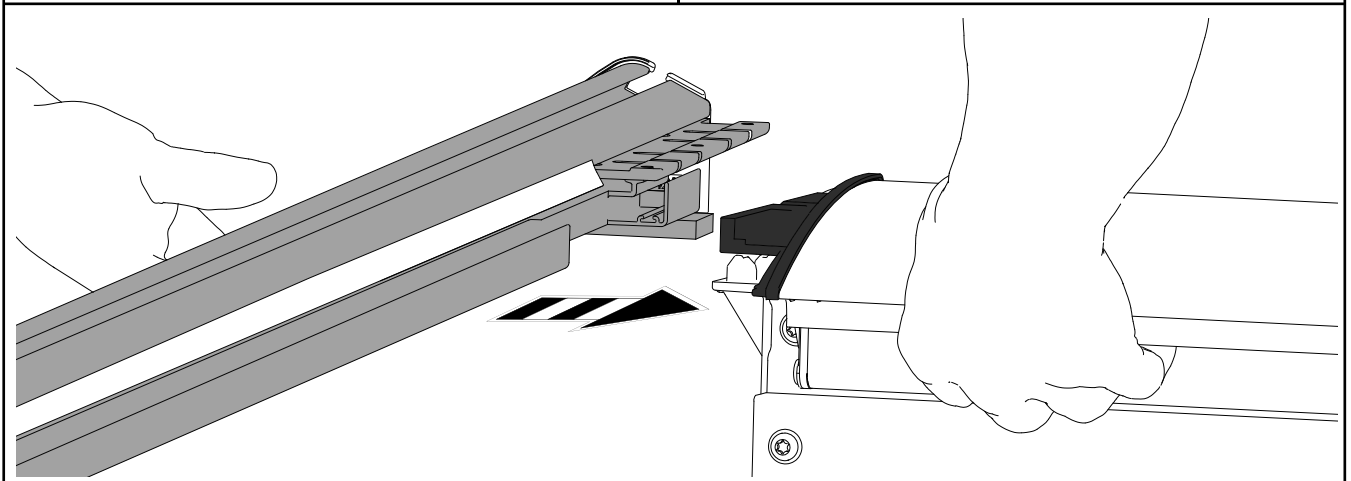

Mountain Top Roll with Tailgate hook
Installation Instructions