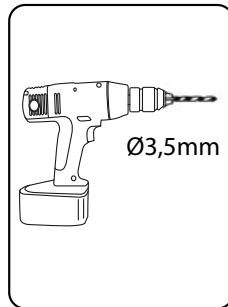

Mountain Top Roll with Tailgate hook
Installation Instructions