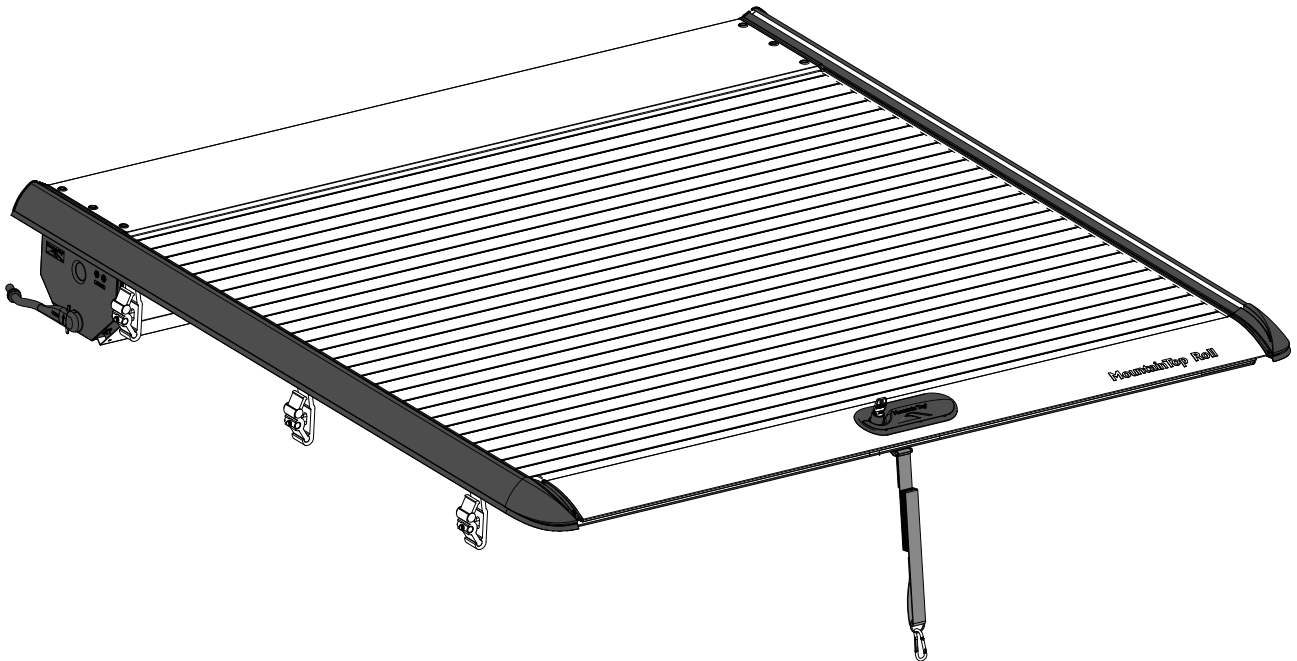

Mountain Top Roll with Tailgate hook
Installation Instructions

Model Year:	TOYOTA	2005 T/D:
	FORD	2011 T/D
	ISUZU	2012 T/D
	MAZDA BT50	2010 T/D

Part Number:	MTR TO80 L01	Double cab
	MTR TO81 L01	Extra cab
	MTR FO90 L01 / MTRA FO90 L51	Double cab
	MTR FO91 L01 / MTRA FO91 L51	Super cab

Weight: 31 / 36 kg.

Installation Time: 1 hr.

Video Installation intruction

<http://youtu.be/2yM2hbplCdg>

Mountain Top Roll with Tailgate hook
Installation Instructions

 <p>A</p> <p>x 1</p>	 <p>B</p> <p>x 1</p>					
 <p>C</p> <p>x 1</p>	 <p>D</p> <p>x 1</p>					
 <p>E</p> <p>x 1</p>						
 <p>Kit</p>	 <p>Q</p> <p>x 6</p>	 <p>R</p> <p>x 6</p>	 <p>S</p> <p>x 6</p>	 <p>P</p> <p>x 12</p>	 <p>V</p> <p>x 6</p>	 <p>T</p> <p>Ø6</p> <p>x 6</p>
 <p>Installation Manual</p> <p>x 1</p>	 <p>U</p> <p>x 6</p>	 <p>I</p> <p>M6x12</p> <p>x 4</p>	 <p>M</p> <p>x 6</p>	 <p>L</p> <p>M5x6</p> <p>x 6</p>	 <p>K</p> <p>x 6</p>	 <p>H</p> <p>x 2</p>
 <p>TUV</p> <p>x 1</p>	 <p>G</p> <p>x 2</p>	 <p>J</p> <p>x 2</p>	 <p>N</p> <p>x 2</p>	 <p>O</p> <p>x 1</p>	 <p>V</p> <p>x 1</p>	 <p>W</p> <p>x 2</p>

Mountain Top Roll with Tailgate hook
Installation Instructions

Mountain Top Roll with Tailgate hook
Installation Instructions

	Plain bed	
	X	Y
TOYOTA	1421	180
ISUZU	1456	190
FORD	1460	208

Mountain Top Roll with Tailgate hook
Installation Instructions