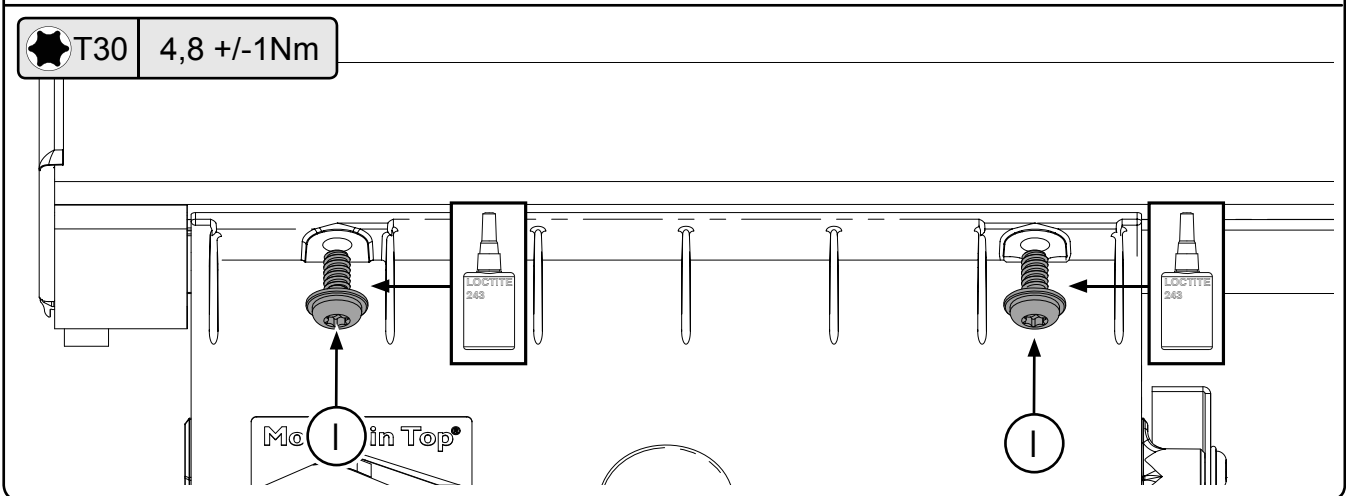

Mountain Top Roll with Tailgate hook
Installation Instructions

Mountain Top Roll with Tailgate hook
Installation Instructions

Mountain Top Roll with Tailgate hook
Installation Instructions

 T30 4,8 +/-1Nm